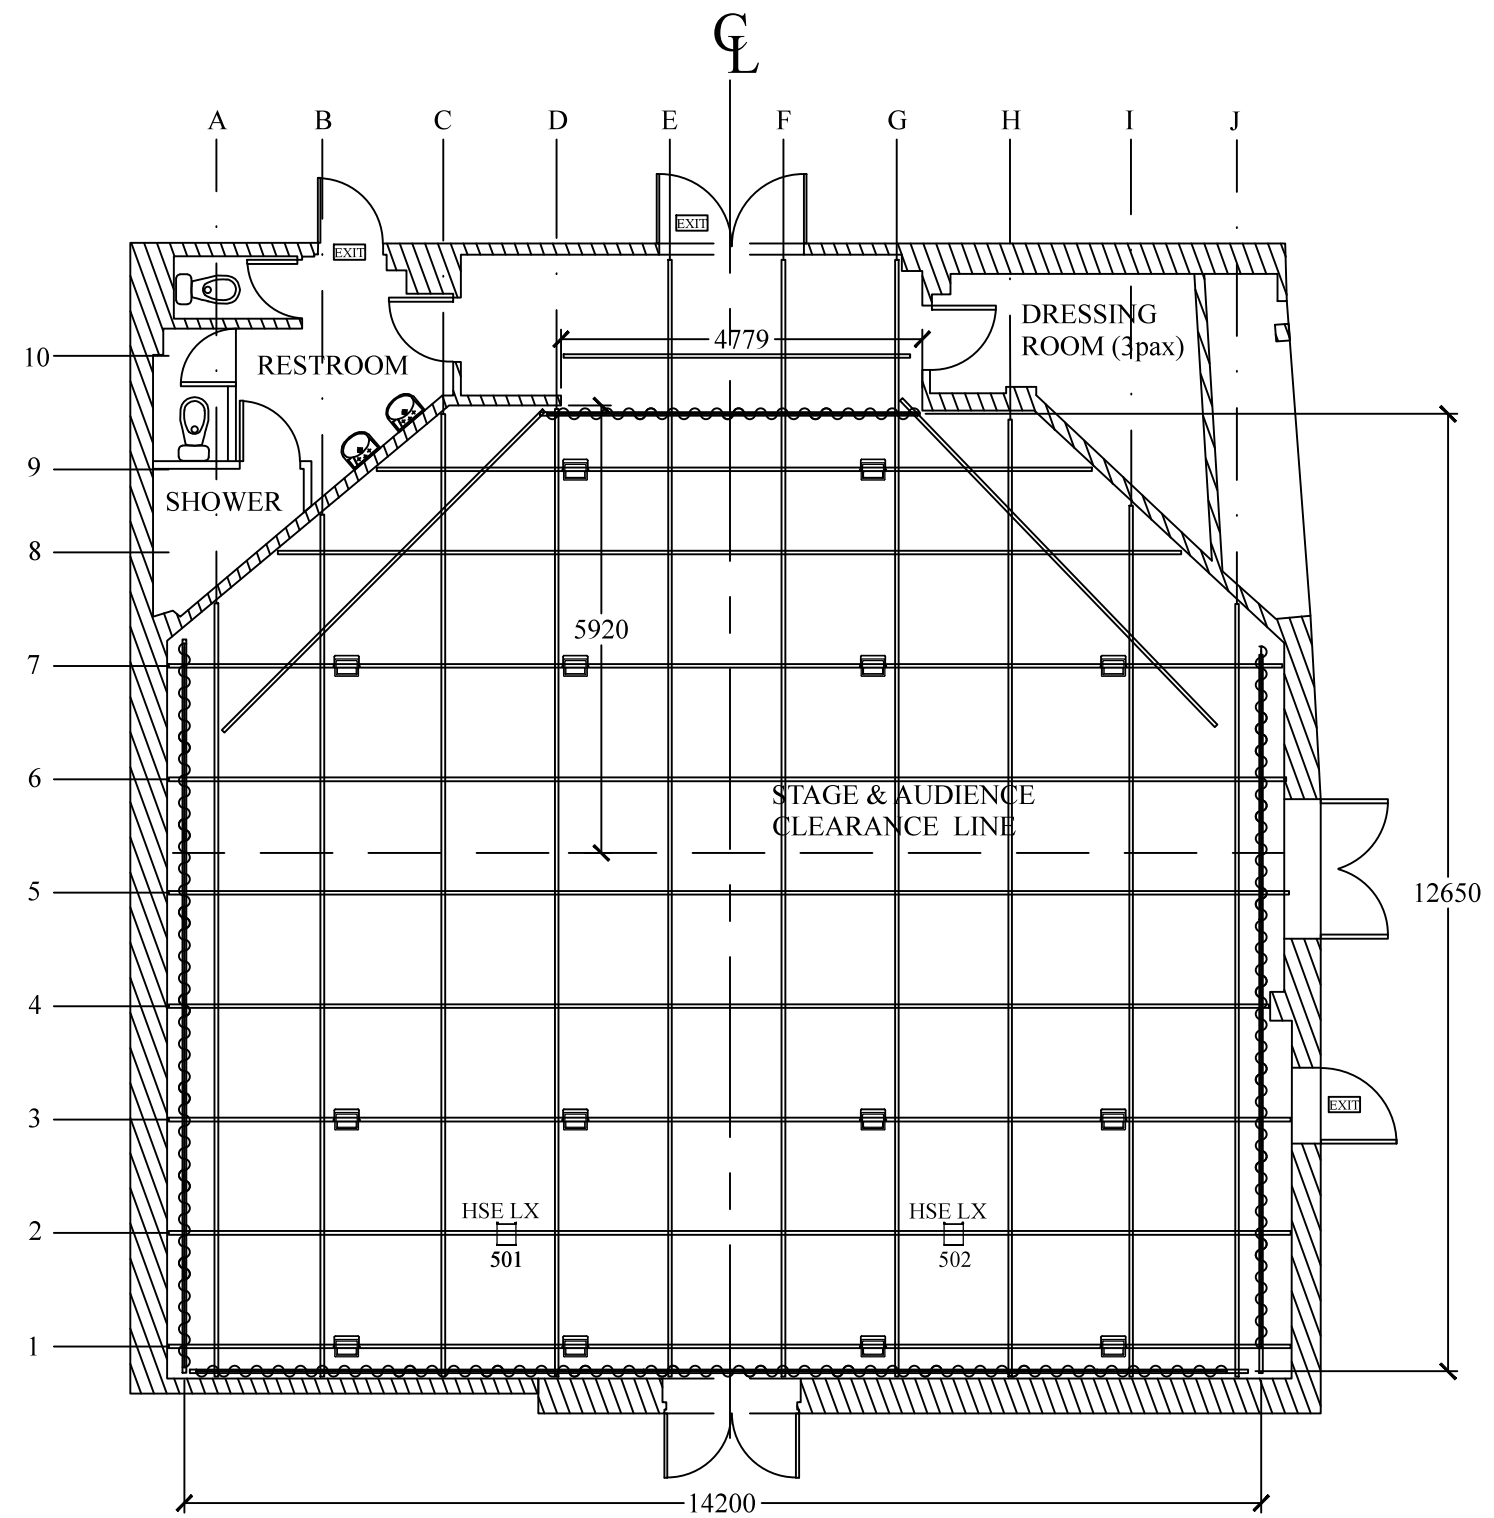

GENERAL NOTES

NO.	REVISION ISSUE	DATE

PROJECT

LIGHTING GRID

DATE NOV 2017	SHEET GRID
SCALE 1:100	
UNIT MM	
DRAFTER LBB	

KEYS

- House Light
(Cannot be adjusted)
- Work Light
(Cannot be adjusted)