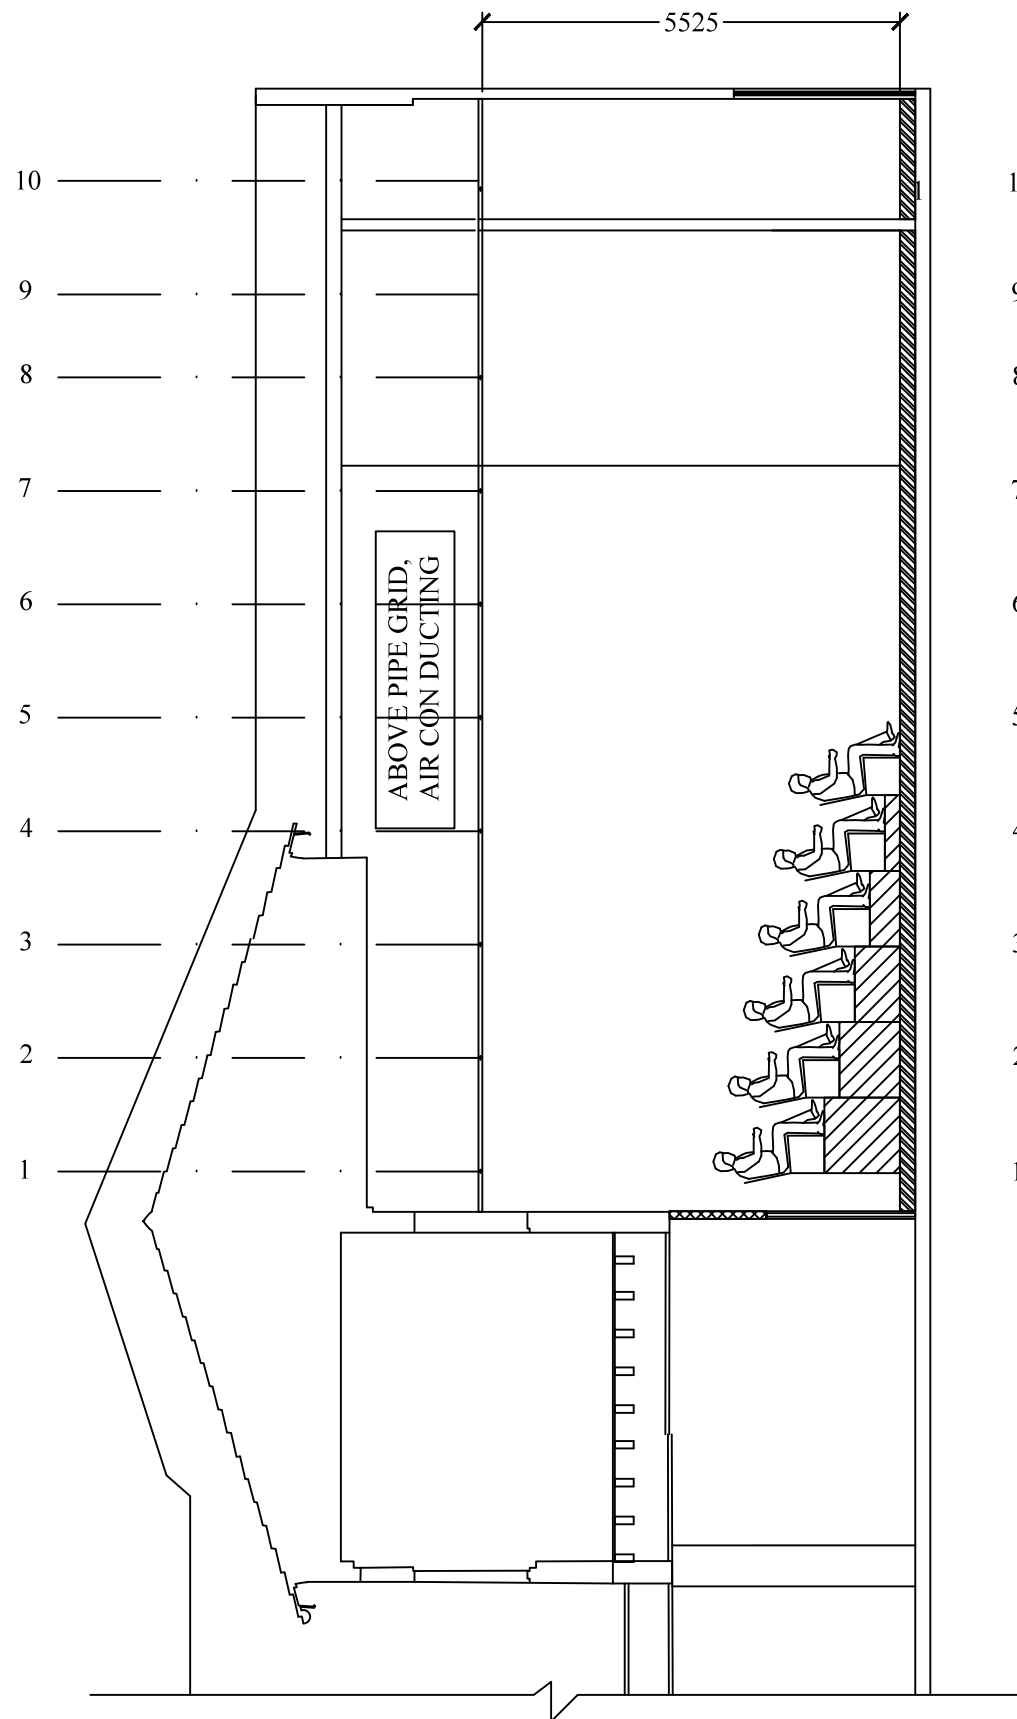

GENERAL NOTES

NO.	REVISION ISSUE	DATE

PROJECT

LIGHTING GRID

DATE NOV 2017	SHEET GRID
SCALE 1:100	
UNIT MM	
DRAFTER LBB	

KEYS

- House Light
(Cannot be adjusted)
- Work Light
(Cannot be adjusted)